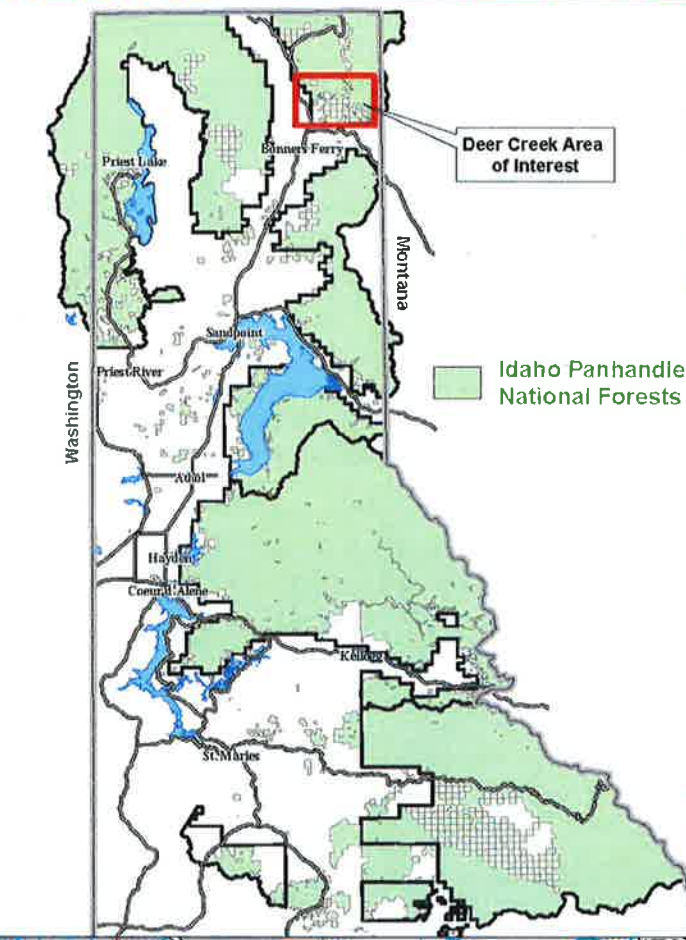

Vicinity Map

Deer Creek Area of Interest

Idaho Panhandle National Forests