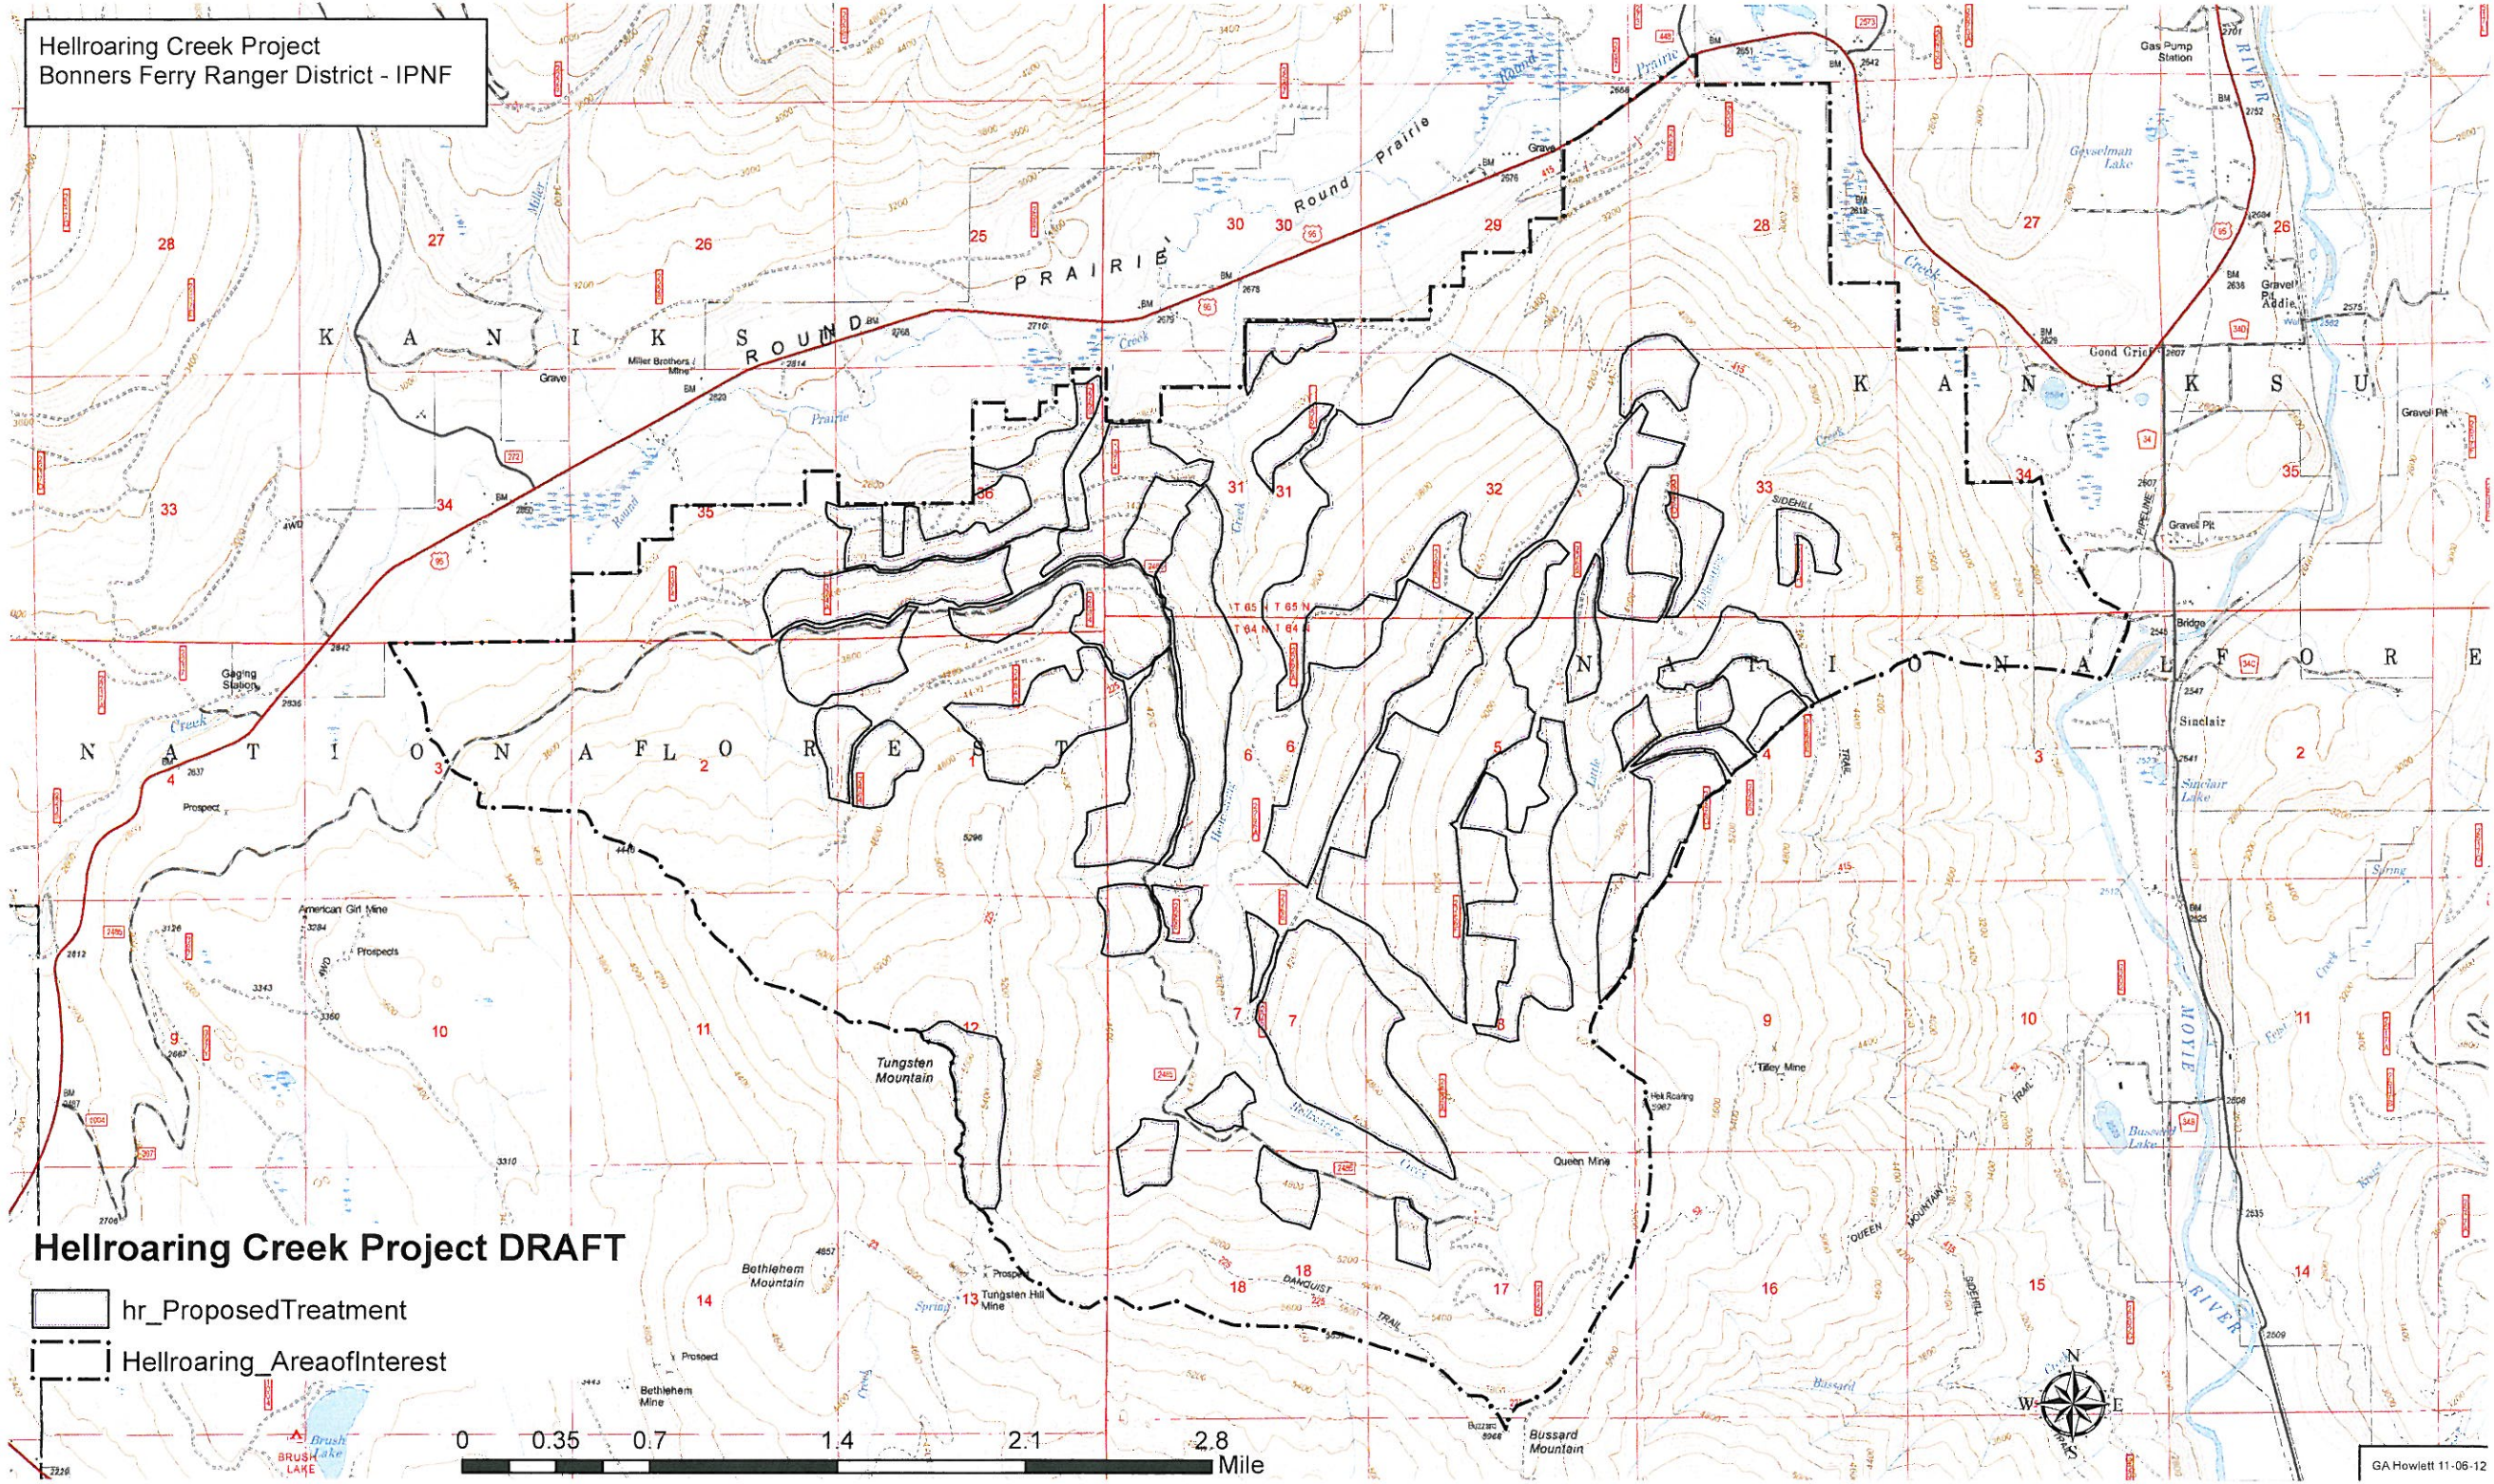

Hellroaring Creek Project  
Bonners Ferry Ranger District - IPNF

Hellroaring Creek Project DRAFT

-  hr\_ProposedTreatment
-  Hellroaring\_AreaofInterest